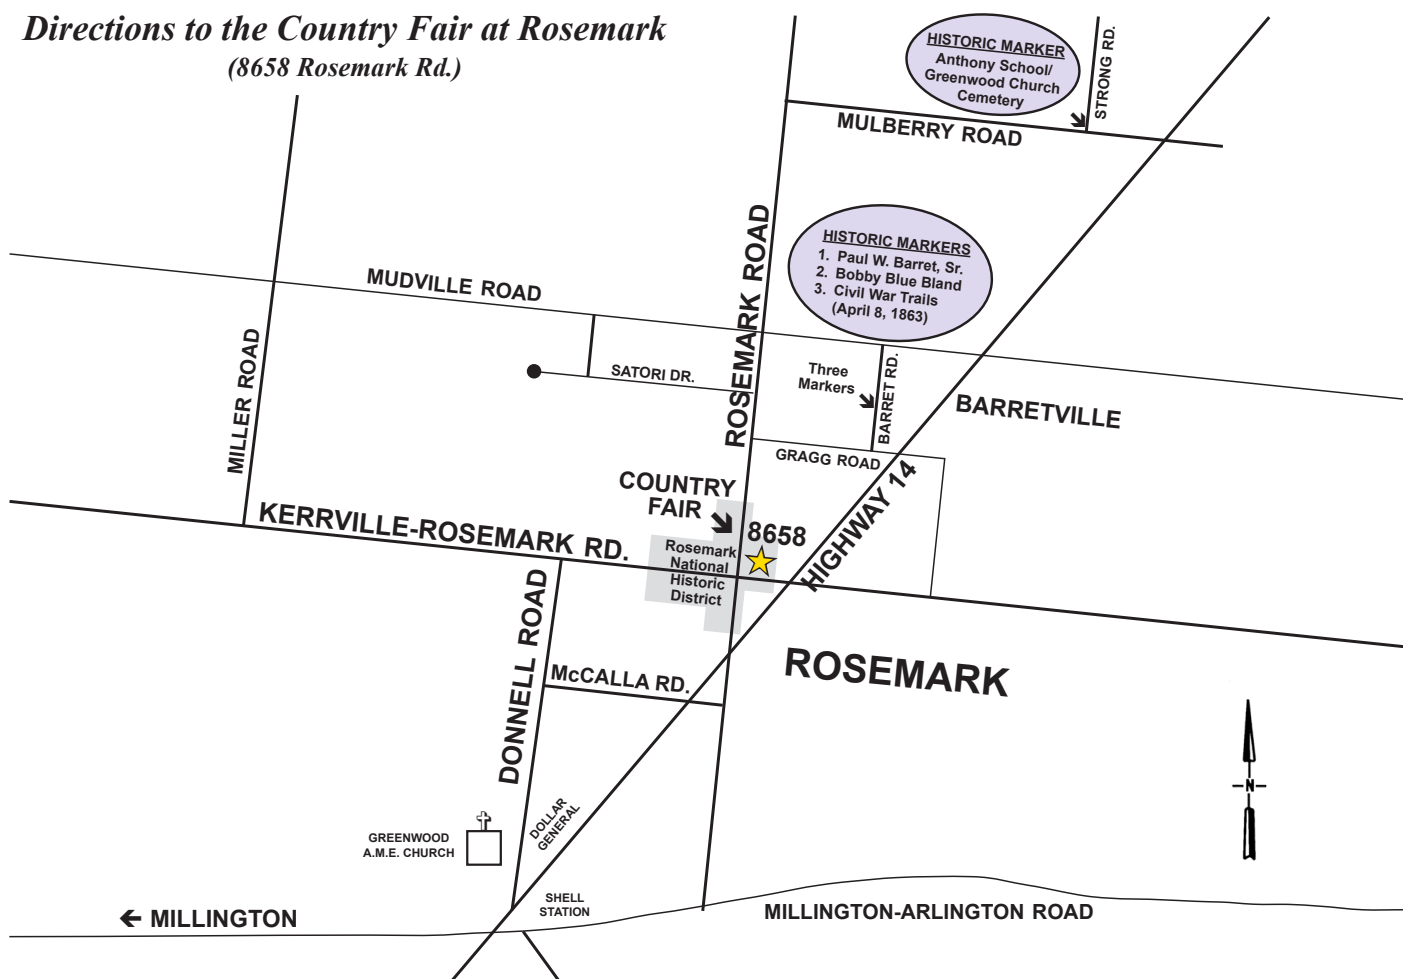

Directions to the Country Fair at Rosemark
(8658 Rosemark Rd.)

Directions to the Country Fair at Rosemark (8658 Rosemark Road)

Follow State Highway 14 (Austin Peay) north through the blinking light at Millington-Arlington Road. Proceed past the intersection with McCalla Road to the intersection with Rosemark Road (yellow blinking light). Turn left (north) on Rosemark Road and proceed to the intersection with Kerrville-Rosemark Road. You have arrived at the Fair. There is parking both on the west side of Rosemark Road and limited parking in front of the church. **Alternative parking** can be found at the Rosemark Pentecostal Church which can be accessed from Austin Peay Highway at the intersection with Kerrville-Rosemark Road.